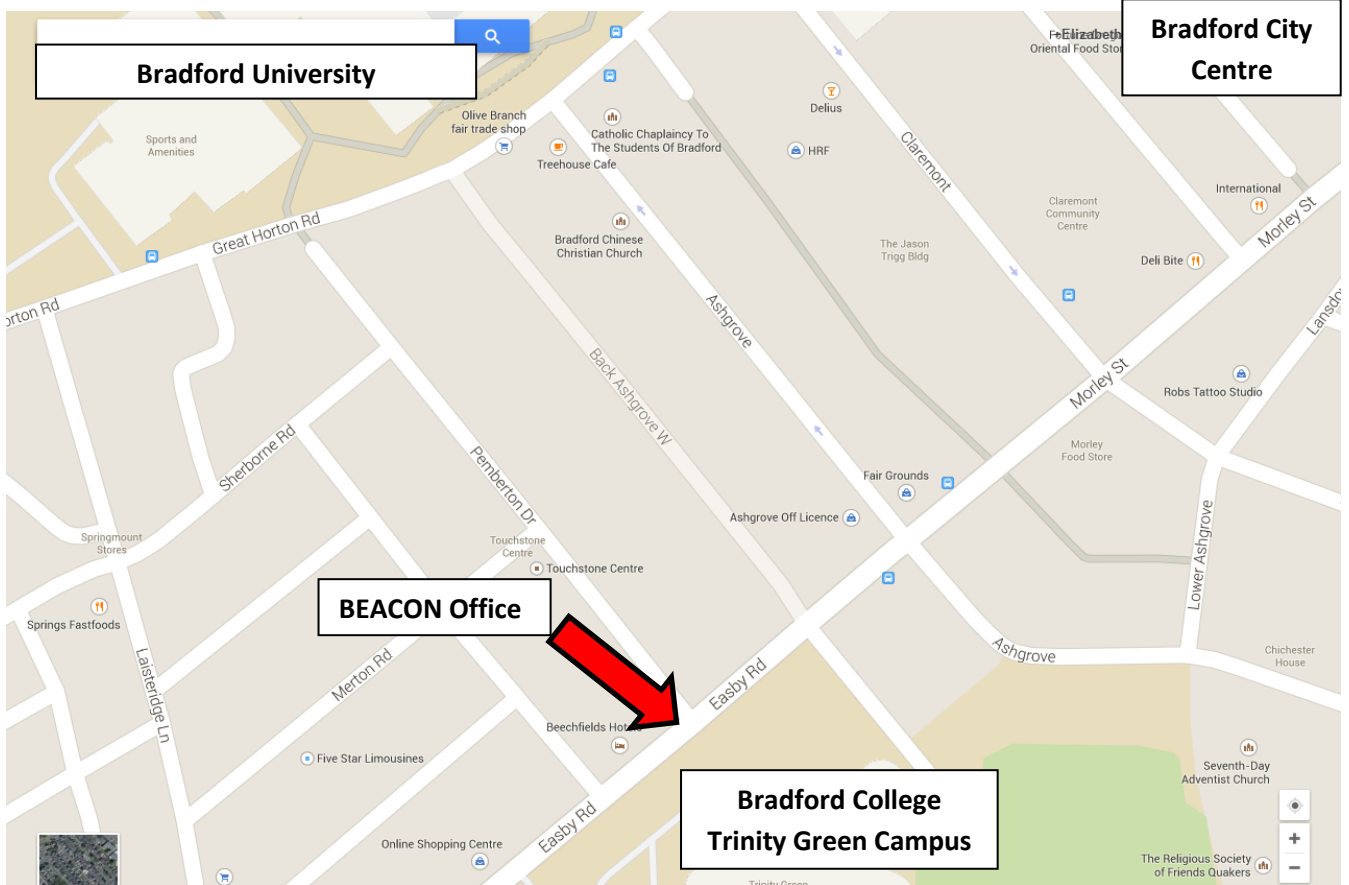

### Buses from the city centre:

613 and 614: Easby Road / Ashgrove

576 towards Halifax: Gt Horton Road/Ashgrove

### Train:

Bradford interchange: 20min walk or 576.

Bradford Forster Square: 20min walk

### Parking:

Free parking in the street for two hours

Outside Touchstone